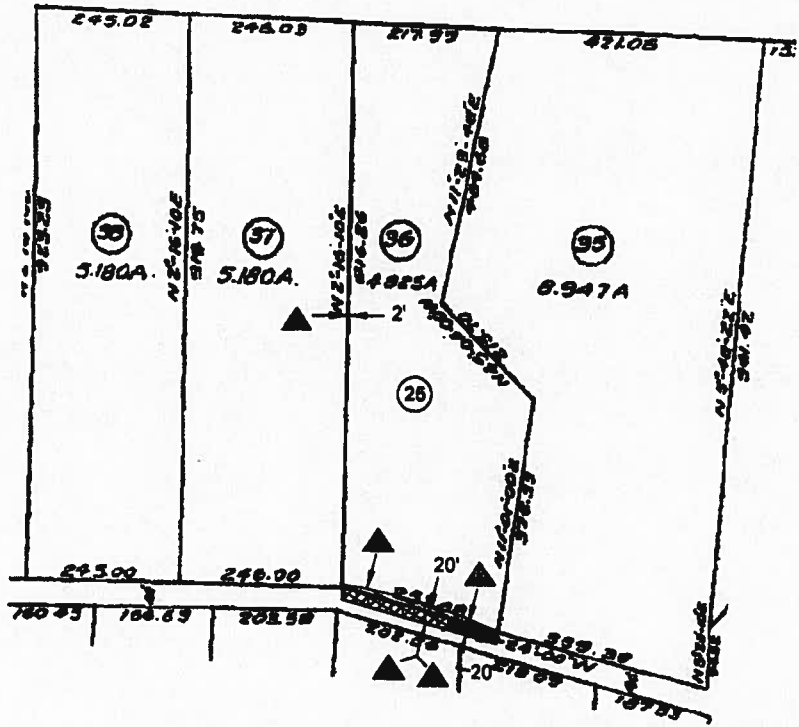

POR. RANCHO LAS VIRGENES

2048-12

08/07/1887#1212-14...[Not Plottable]
(Roads, Creek...)

▲ 05/22/1824#3422-147(06/17/1924#4036-157)
(Right of Way For Road)

▲ 12/24/1925#4531-350
(Road)

▲ 09/04/1936#14361-201
(Pole Line & Incidental)

▲ 01/06/1881#7217
(Public Utilities & Incidental)

▲ 07/01/1993#1267970
(Public Road, Highway & Incidental)

Tax ID#2048-012-025
Map not to scale