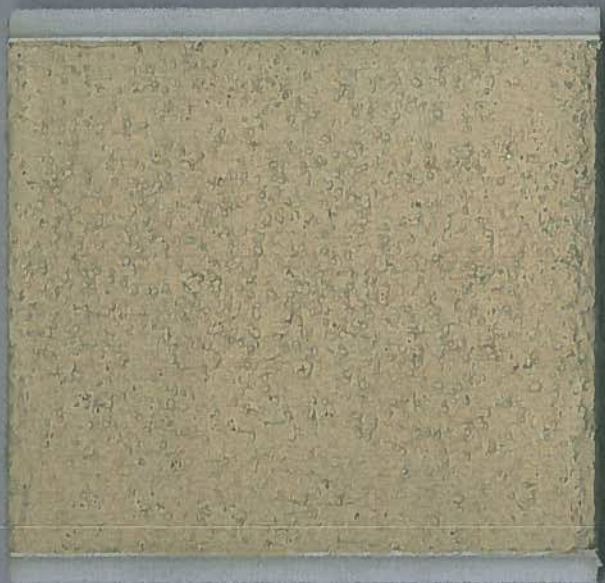

ROOF TILE

TRIM COLOR

STUCCO

DOORS & WINDOWS

STONE VENEER

WROUGHT IRON