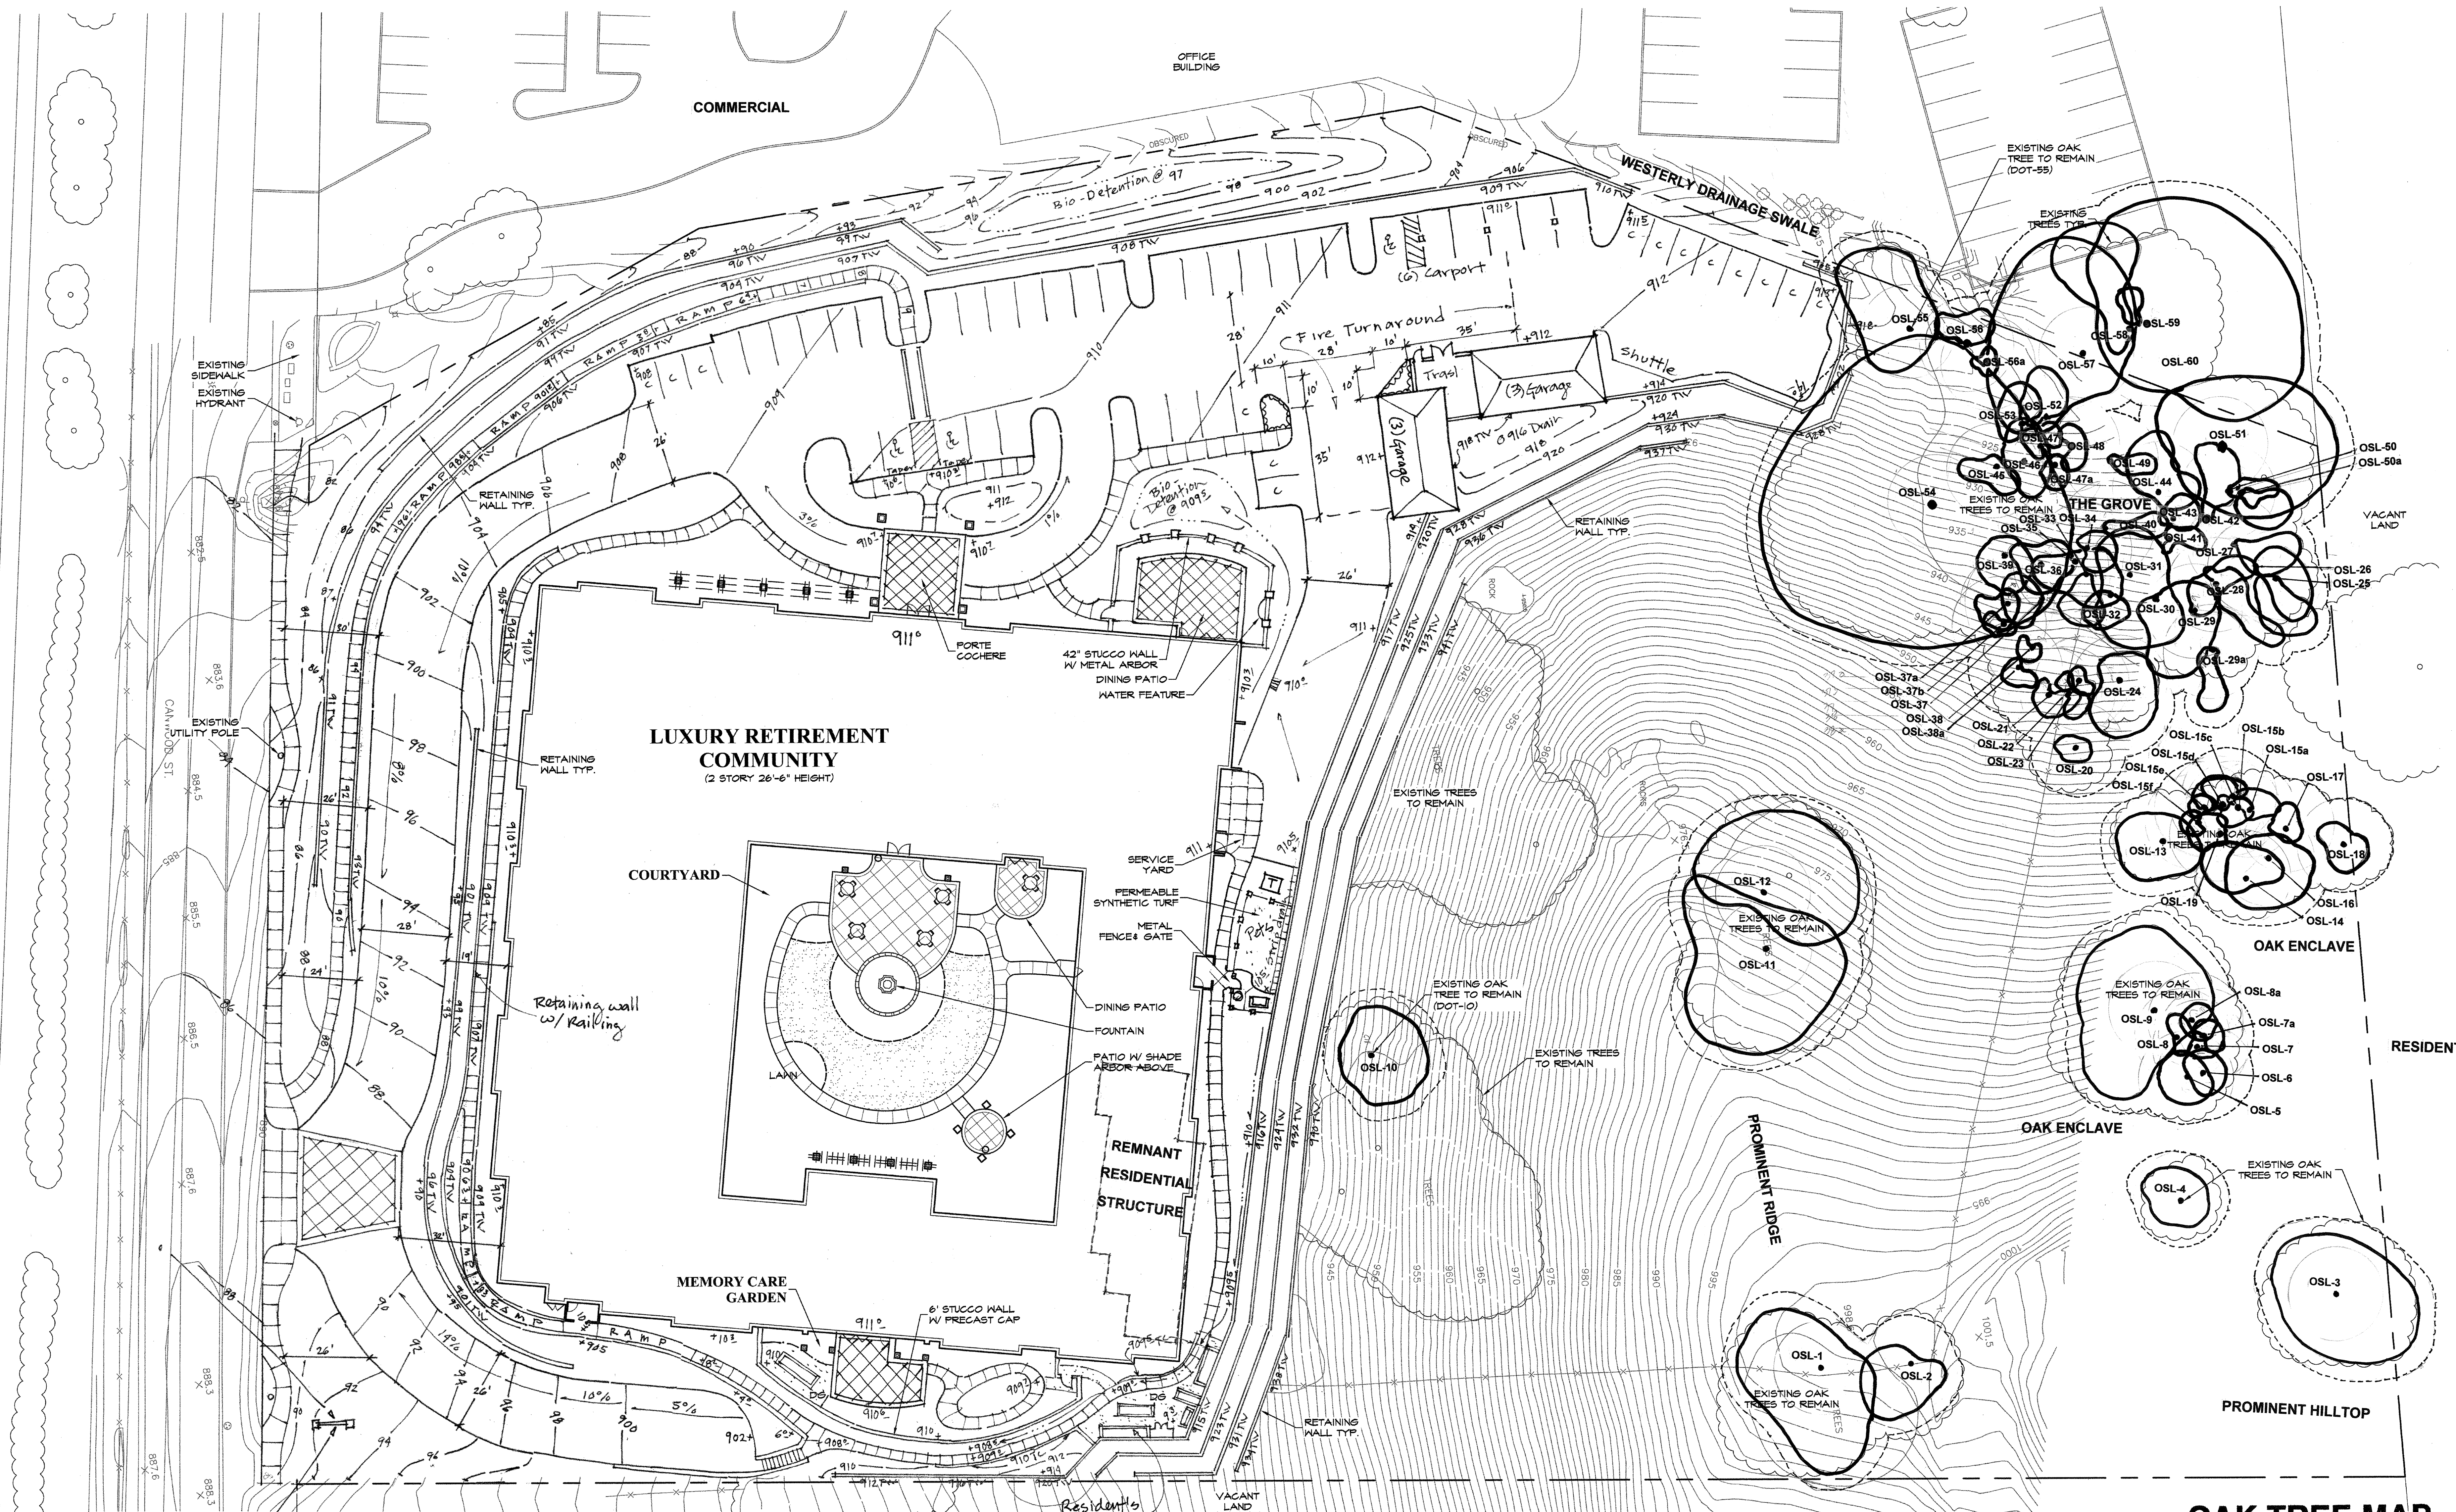

OAKMONT SENIOR LIVING - AGOURA HILLS
OAK TREE EVALUATION SUMMARY (74 OAK TREES)

TREE NO.	TREE NAME	TRUNK DIA(S) IN INCHES	N	NE	E	SE	S	SW	W	NW	HT+ IN FEET	H'LTH	AESTH	TREE NO.
OSL-58	QUERCUS LOBATA	11 1/4, 5 1/4	0/0	0/0	0/0	8/8	7/2	34/5	32/4	0/0	34	C+	C+	LOCATED ON RIPARIAN SLOPE, BROKEN BRANCH SCARS, CONJOINED TRUNKS, GALLS, LEANS TO WEST, QUERCUS AGRIFOLIA AND LOBATA SEEDLINGS IN DUFF
OSL-59	QUERCUS LOBATA	26	48/16	44/30	20/28	18/22	18/33	25/35	010	45/2	65	C+	C+	LOCATED ON RIPARIAN SLOPE, CROSSING BRANCHES, DEADWOOD, EPICORMIC GROWTH, FILL ON TRUNK, GALLS, LEANS TO WEST, BIRD'S NEST IN CANOPY, QUERCUS AGRIFOLIA AND LOBATA SEEDLINGS IN DUFF
OSL-60	QUERCUS LOBATA	3 1/4	0/0	0/0	0/0	0/0	5/13	10/0	11/1	0/0	14	C-	C	BRANCHES ON GROUND, DEADWOOD, EPICORMIC GROWTH, FILL ON TRUNK. GALLS, LEANS TO SOUTHWEST, LOPSIDED CANOPY, QUERCUS AGRIFOLIA SEEDLINGS IN DUFF

PHOTO LOG

(74 OAK TREES)

OAK TREE MAP
OAKMONT SENIOR LIVING
(74 OAK TREES)

PARKING ANALYSIS

SURFACE:	42
GARAGE:	6
CARPOT:	6
TOTAL:	54

OAK TREE MAP

RICHARD W. CAMPBELL *ast*
 LANDSCAPE ARCHITECT
 CALIF. REG. # 10004
 P.O. BOX 1912 THOUSAND OAKS, CALIF. 91320

SHEET:
1

OAKMONT OF AGOURA HILLS

29353 CANWOOD STREET
 AGOURA HILLS, CALIFORNIA

SITE PLAN

OAKMONT SENIOR LIVING

OAKMONT SENIOR LIVING-AGOURA HILLS
PHOTO LOG

OSL-1

OSL-2

OSL-3

OSL-4

OSL-5

OSL-6

OAKMONT SENIOR LIVING-AGOURA HILLS
PHOTO LOG

OSL-7

OSL-7a

OSL-8