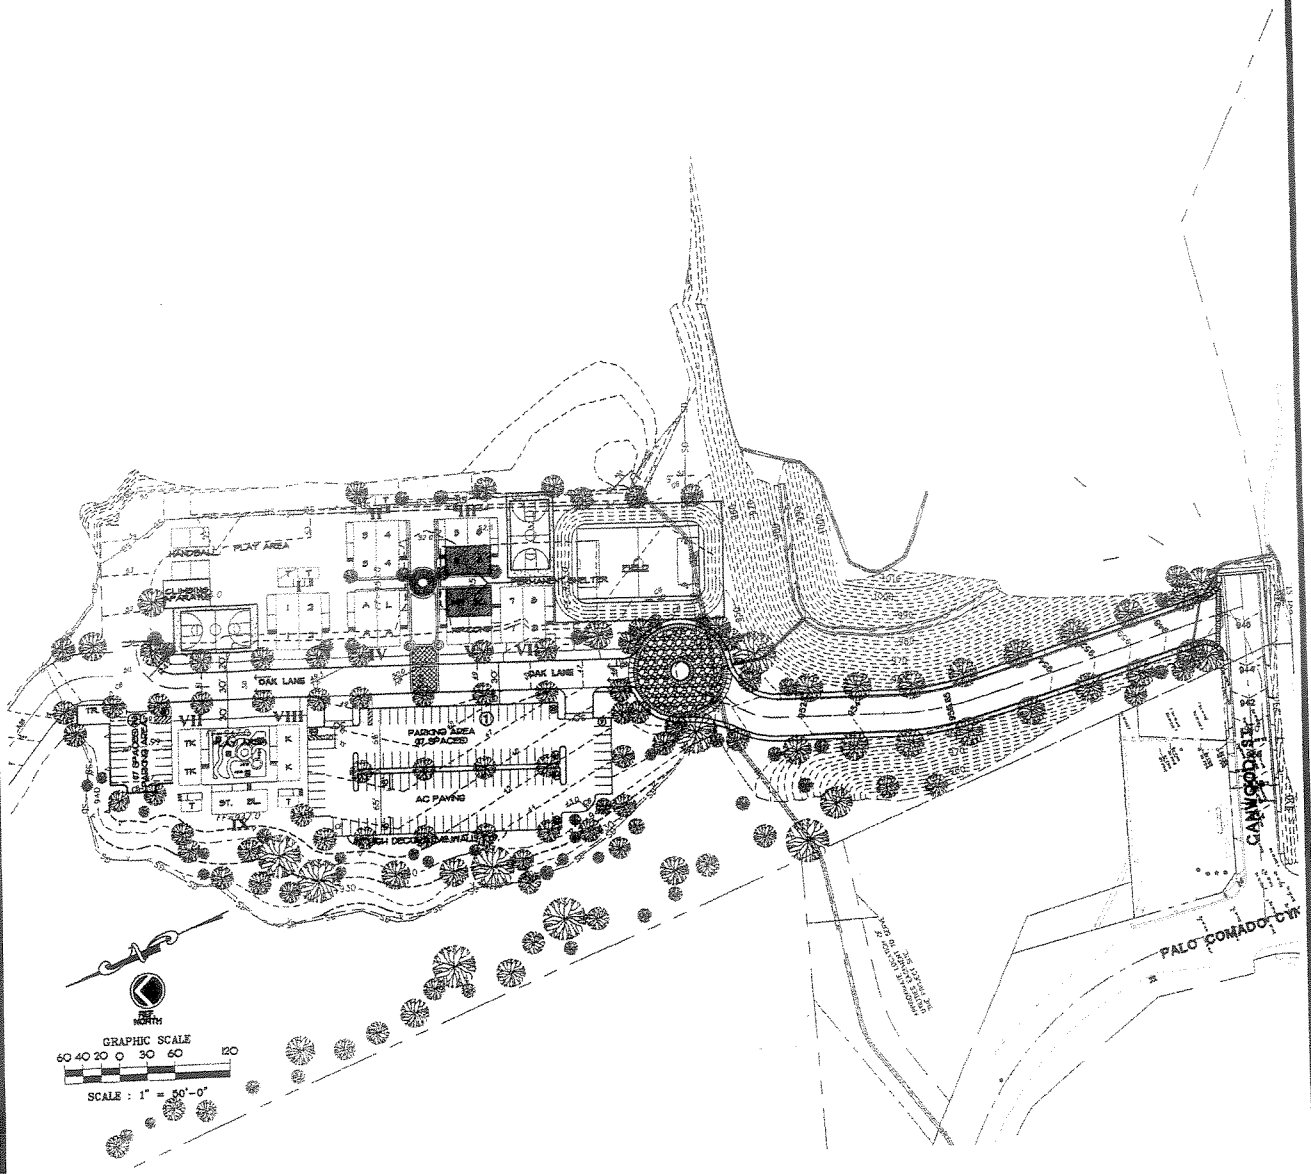

Abraham Joshua Heschel Day School West

PHASE 1 MODULAR SCHOOL

SITE PLAN

Jack Hollander
& Associates, Inc.
Architects Planning Engineers