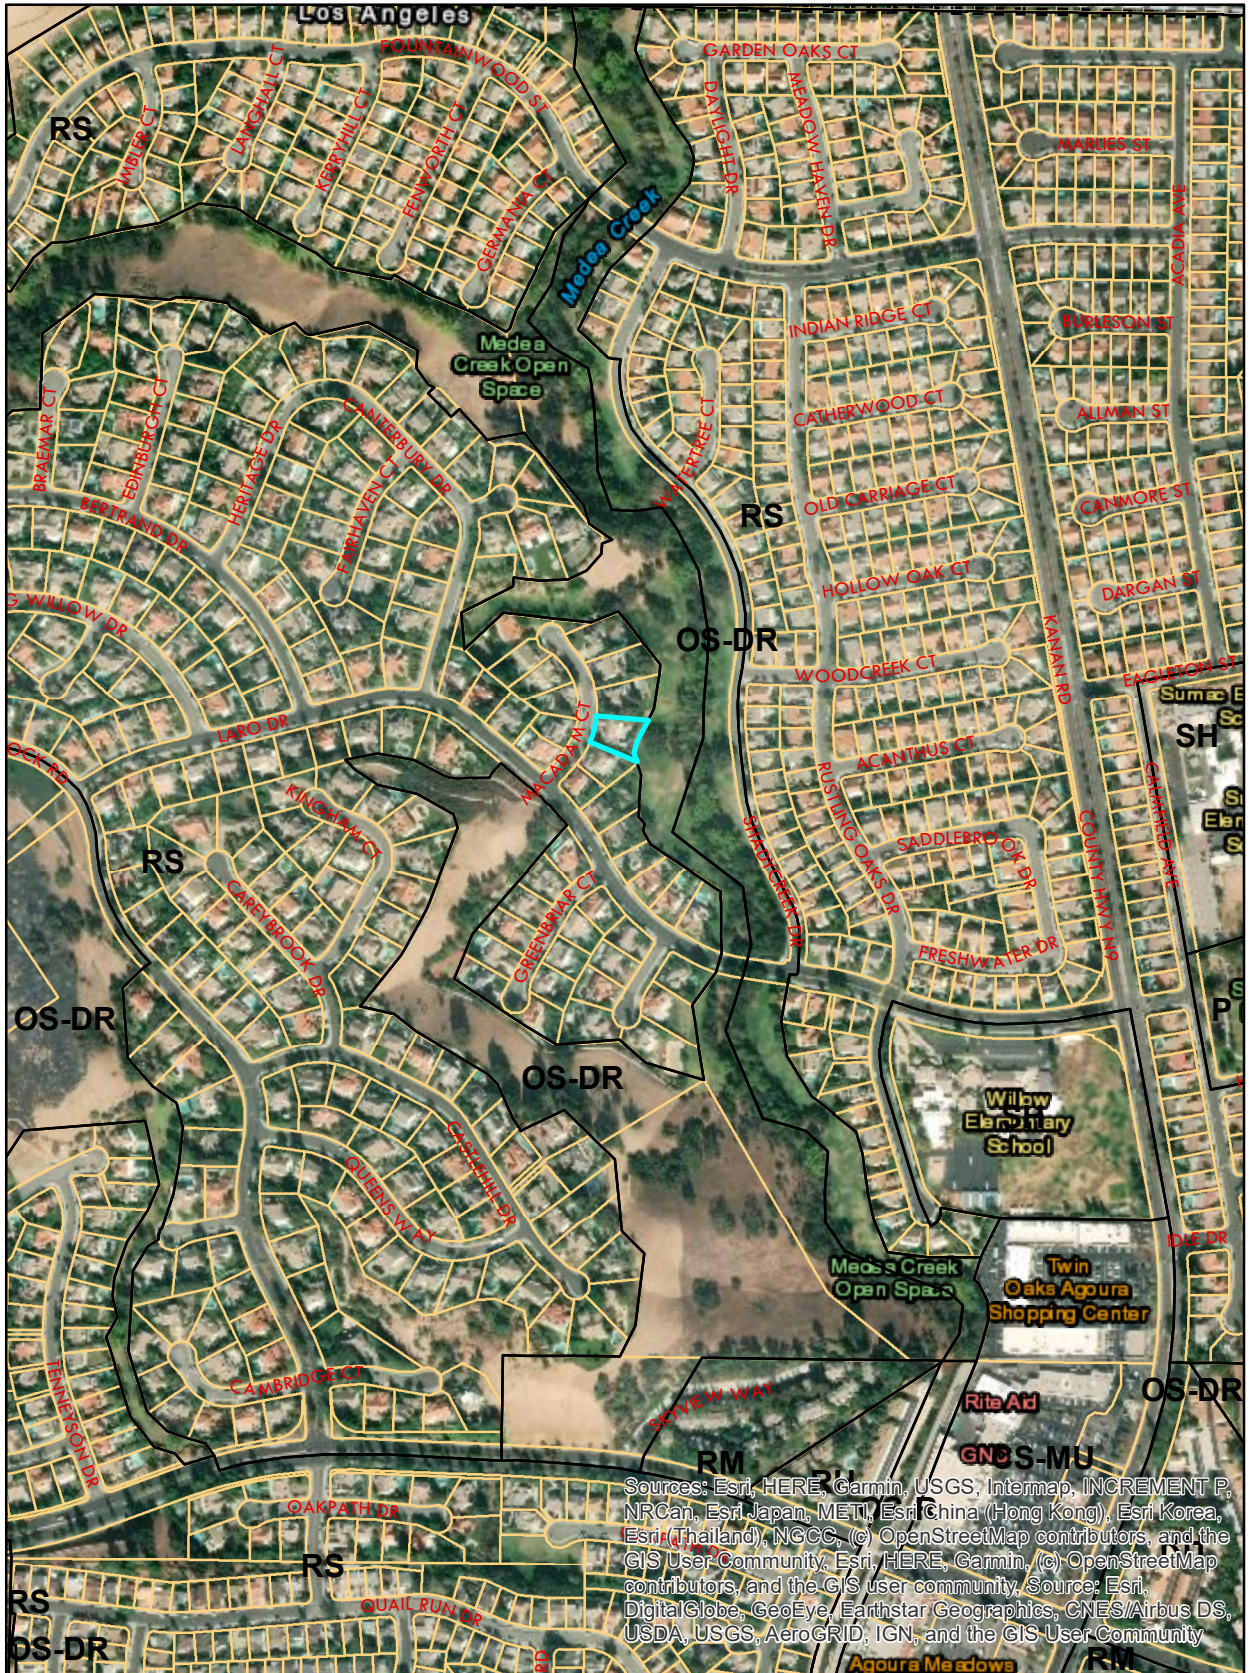

# VICINITY MAP

6020 MACADAM CT.

Sources: Esri, HERE, Garmin, USGS, Intermap, INCREMENT P, NRCan, Esri Japan, METI, Esri China (Hong Kong), Esri Korea, Esri (Thailand), NGCC, (c) OpenStreetMap contributors, and the GIS User Community, Esri, HERE, Garmin, (c) OpenStreetMap contributors, and the GIS user community. Source: Esri, DigitalGlobe, GeoEye, Earthstar Geographics, CNES/Airbus DS, USDA, USGS, AeroGRID, IGN, and the GIS User Community