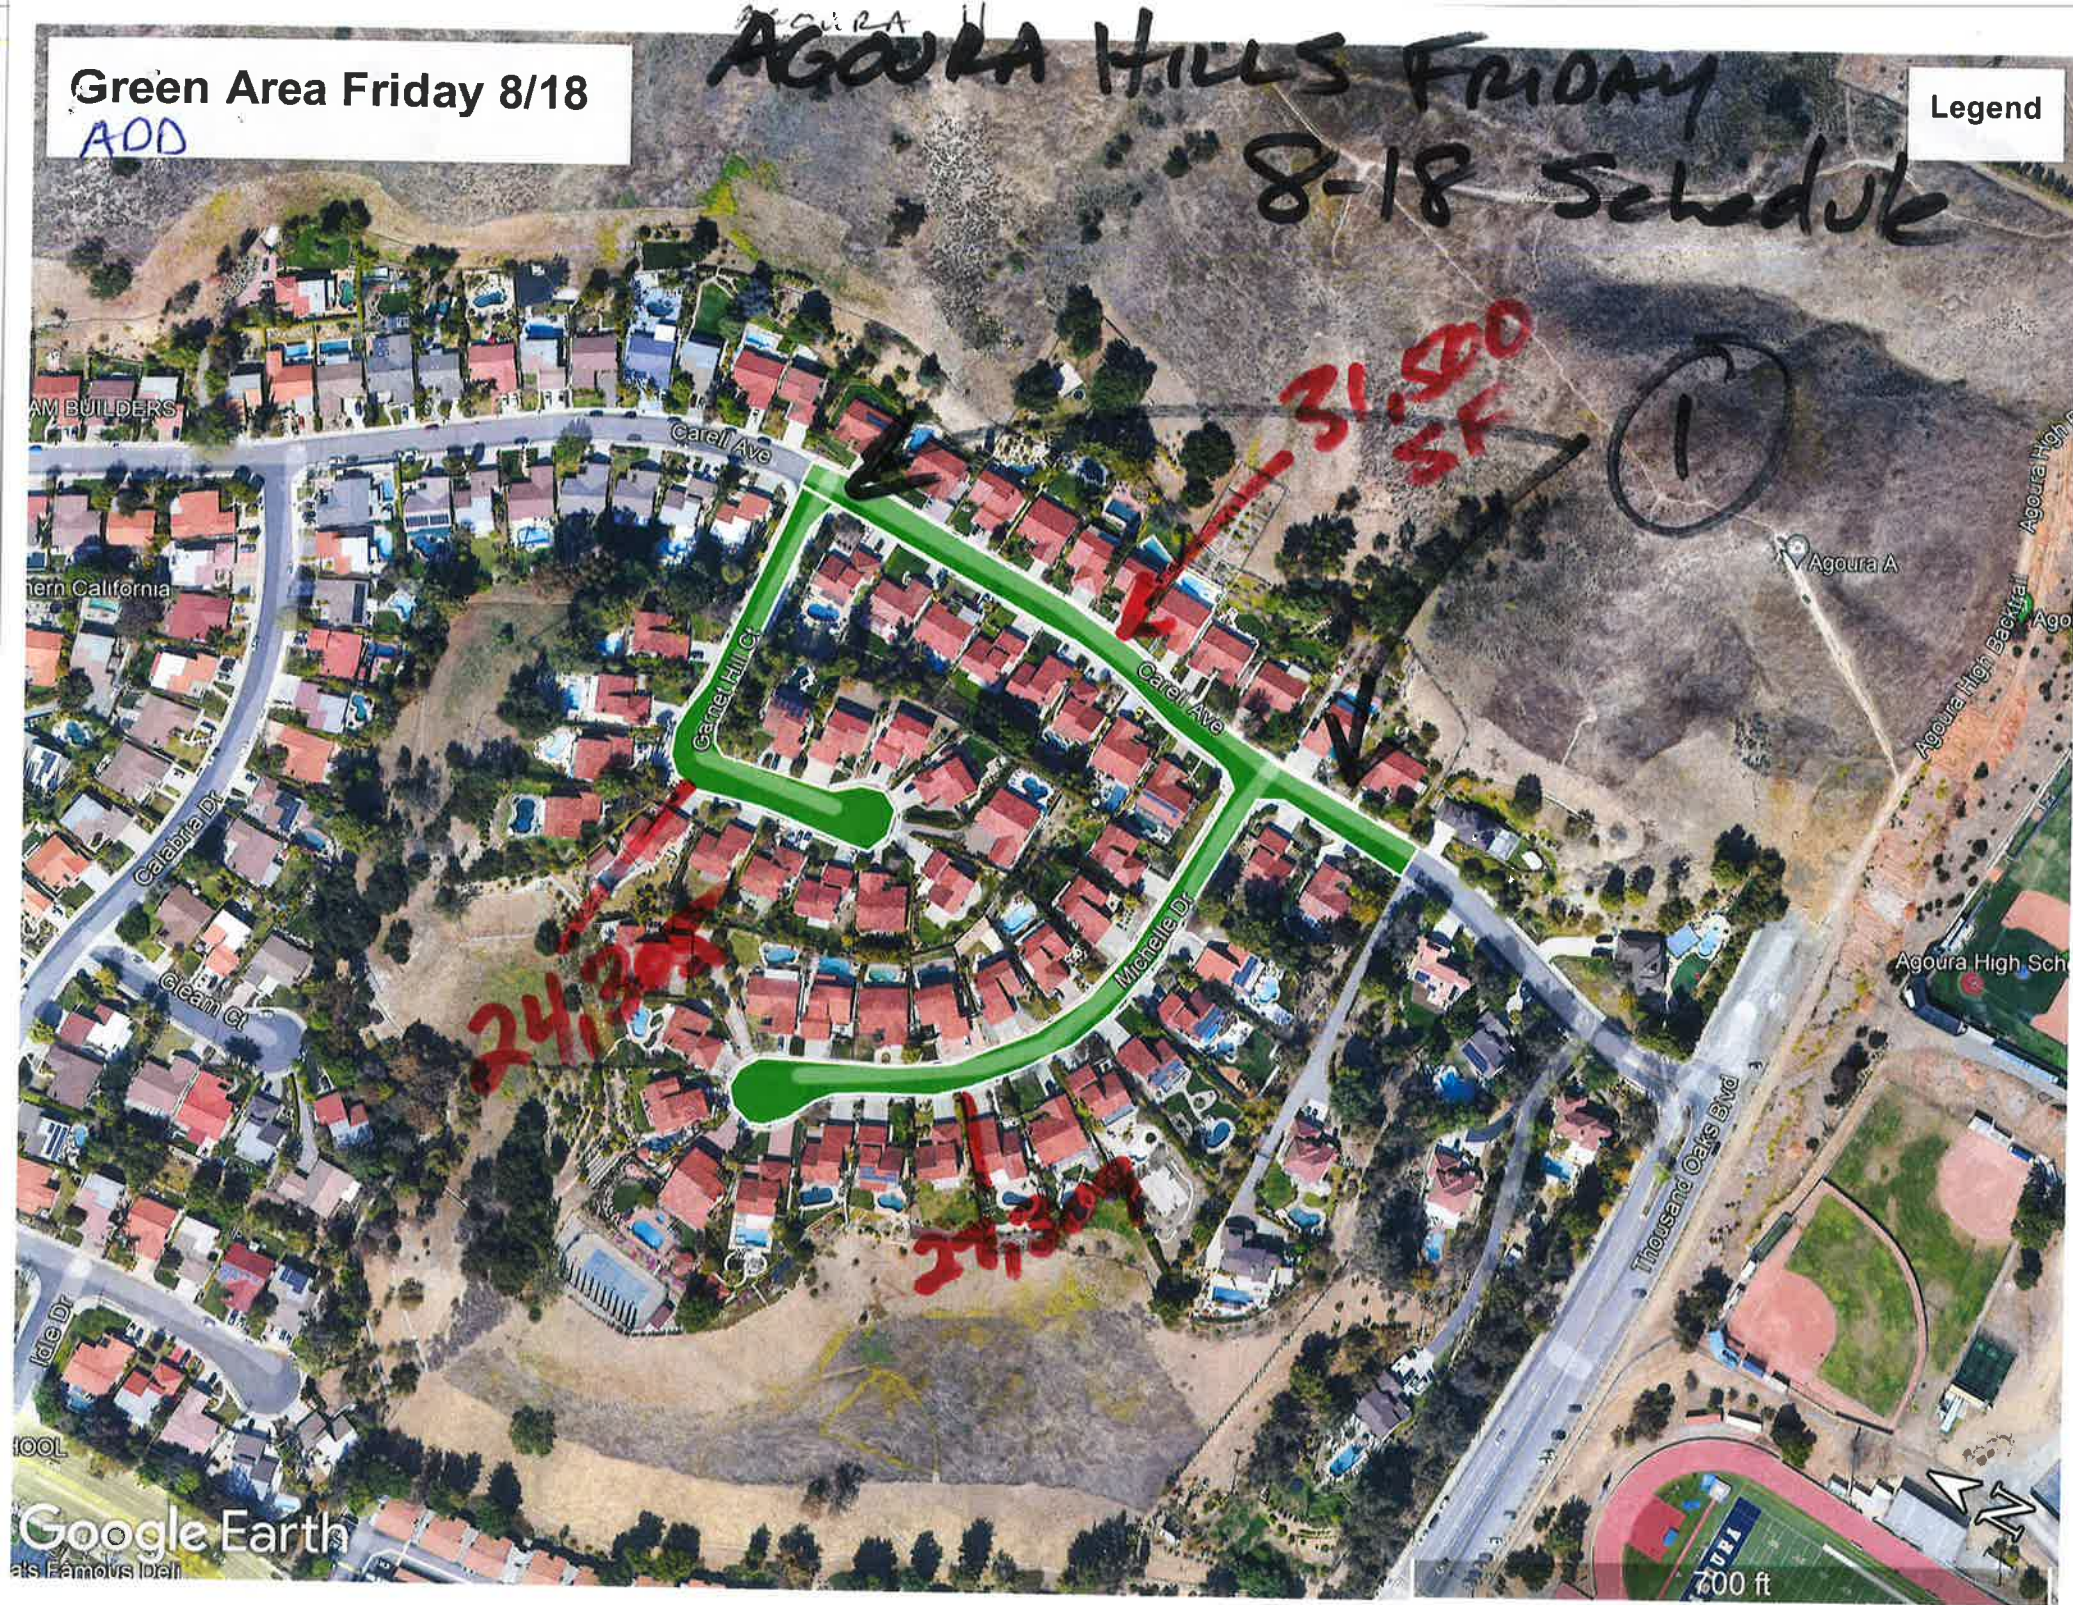

REVISED 8/15 RE-REVISED

FRIDAY 8/19/23

AGOURA HILLS SLURRY SEAL PHASING PLAN LEGEND

Completed

Completed

Completed

Day 5 Fri. 8/18 - Pg. 2 Green - Granada Hills Ct, Michelle Dr, Carell Ave, Medea Valley Dr, Rock Vista Cir. , Parkeath Dr, top section of Buffwood Pl.

Day 6 Mon. 8/21- Pg. 4 Purple Total SF. = 48,000 SF

Day 7 Tues. 8/22- Pg. 4 Candy Cane

Day 8 Wed. 8/23 - Pg. 2 Pink

Green Area Friday 8/18

ADD

AGOURA HILLS FRIDAY
8-18 Schedule

Legend

Google Earth

Green Area Friday 8/18

ADD

Legend

Google Earth

Green Area Fri 8/18

Legend

500 SF

Google Earth

1000 ft