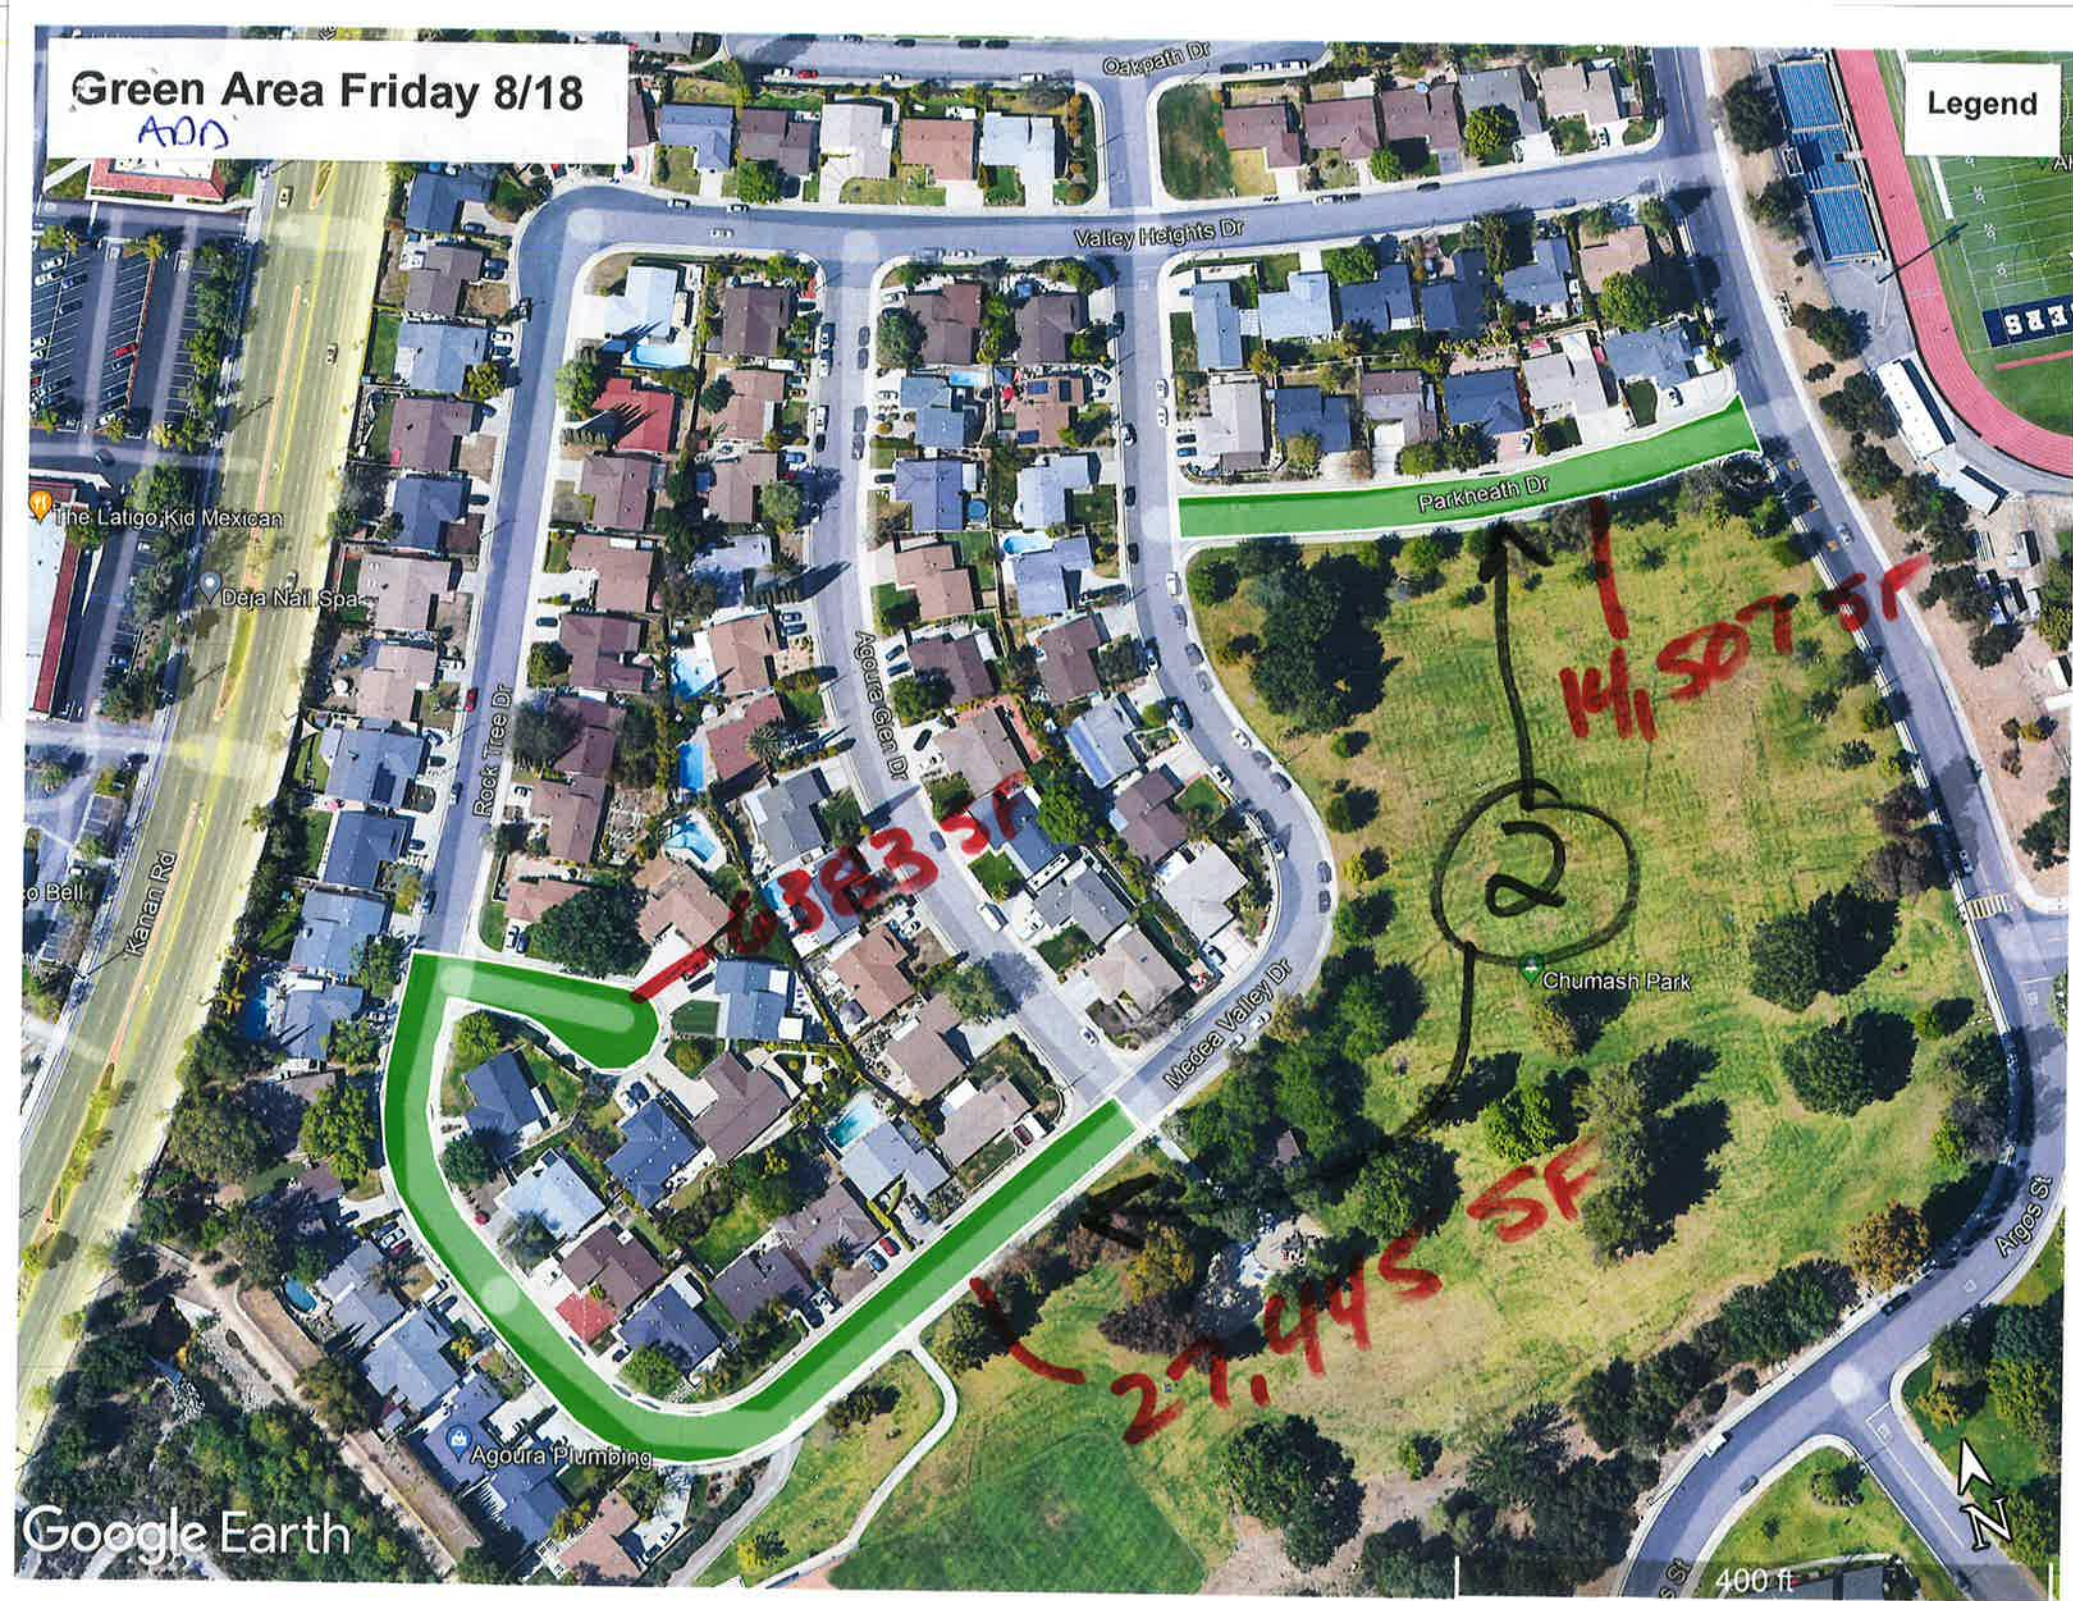

REVISED 8/15 RE-REVISED

FRIDAY 8/19/23

AGOURA HILLS SLURRY SEAL PHASING PLAN LEGEND

Completed

Completed

Completed

Day 5 Fri. 8/18 - Pg. 2 Green - Granada Hills Ct, Michelle Dr, Carell Ave, Medea Valley Dr, Rock Vista Cir. , Parkeath Dr, top section of Buffwood Pl.

Day 6 Mon. 8/21- Pg. 4 Purple Total SF. = 48,000 SF

Day 7 Tues. 8/22- Pg. 4 Candy Cane

Day 8 Wed. 8/23 - Pg. 2 Pink

Green Area Friday 8/18

ADD

AGOURA HILLS FRIDAY
8-18 Schedule

Legend

Google Earth

Green Area Friday 8/18

ADD

Legend

Google Earth

Green Area Fri 8/18

Legend

500 SF

Google Earth

1000 ft