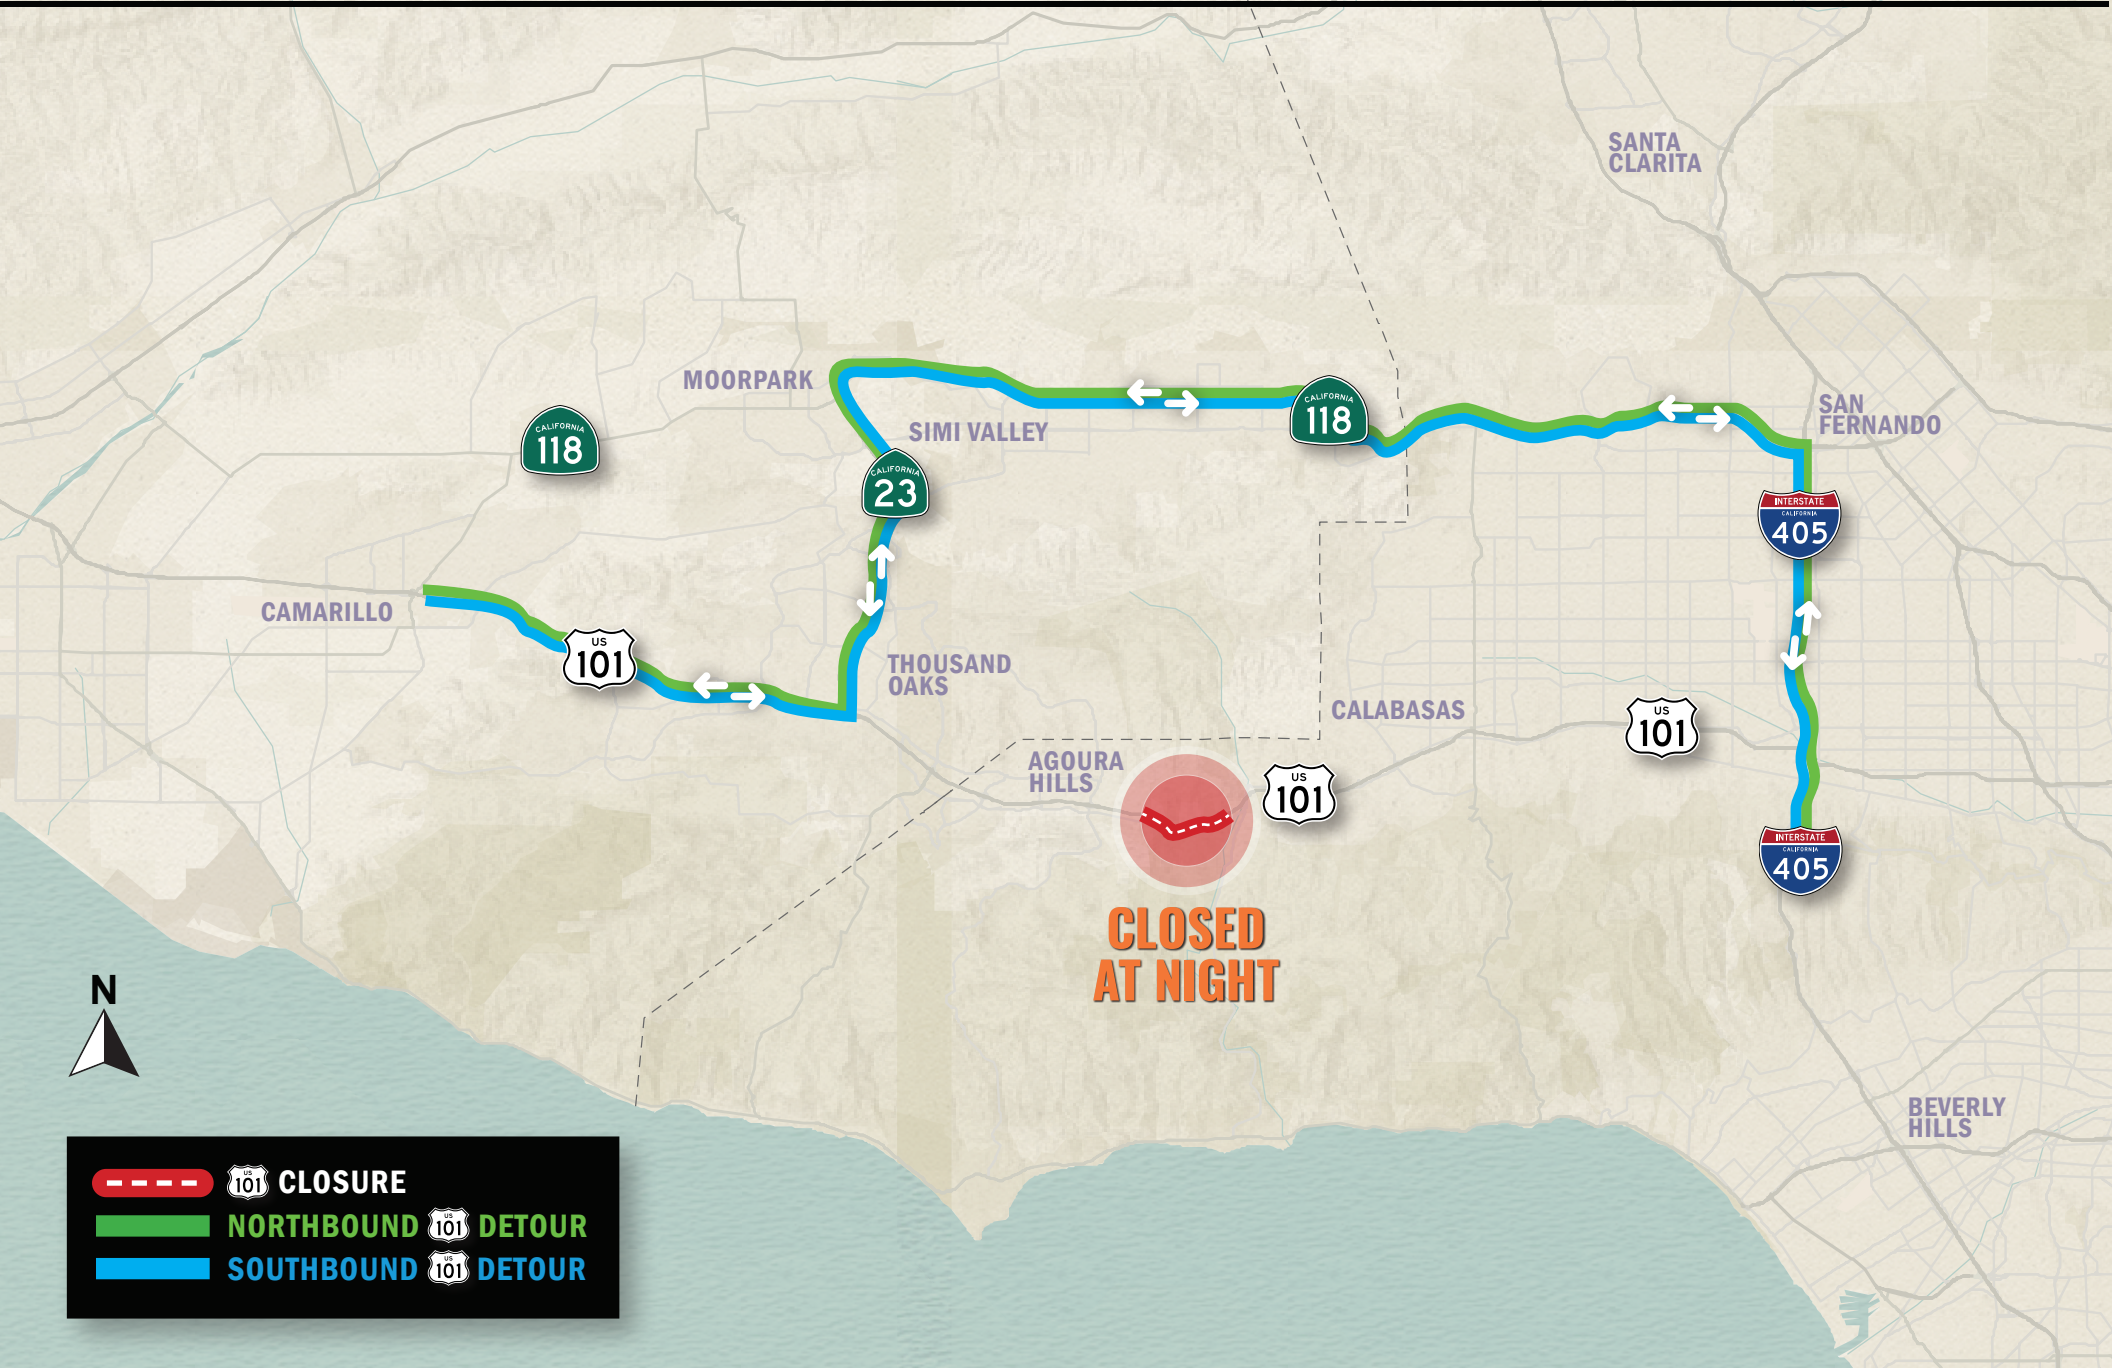

FREEWAY DETOUR DURING HIGHWAY 101 CLOSURE IN AGOURA HILLS

- 101 CLOSURE**
- NORTHBOUND 101 DETOUR**
- SOUTHBOUND 101 DETOUR**